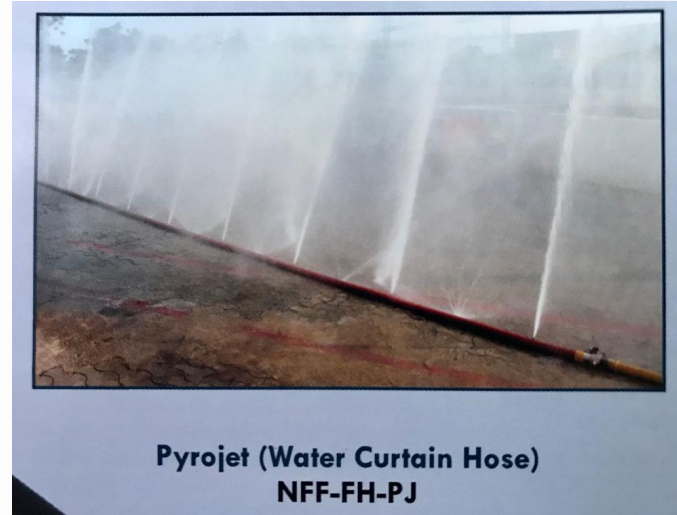

This saves 4 mins 30 secs for firemen to start the operations.

LATEST PRODUCT INNOVATIONS

❑ Pyrojet fire hose - water curtain hose

This Hose is high performance, high quality, quick & easy to install in use.

Great extinguishing capacity with minimum personnel and versatile in use.

Also, easy to deploy, providing resistance to heat, kinking, abrasion, oils, chemicals, ultraviolet, ozone, de-lamination.

Pyrojet (Water Curtain Hose)
NFF-FH-PJ