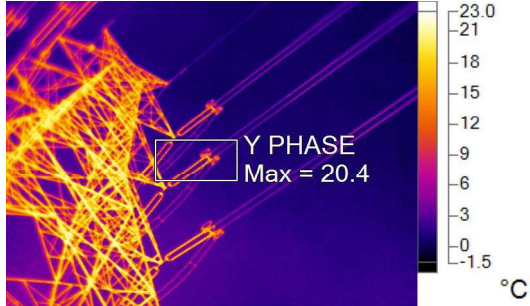

**INDIGRID**

---

---

**TOWER NO 242 , CKT 1 , SENDING END**

**IR\_07156.IS2**  
3/21/2023 1:11:02 PM

**Visible Light Image**

**Image Info**

|                        |                      |
|------------------------|----------------------|
| Background temperature | 21.0°C               |
| Emissivity             | 0.95                 |
| Camera Model           | Ti480P               |
| IR Sensor Size         | 640 x 480            |
| Camera serial number   | Ti480P-18100077      |
| Camera Manufacturer    | Fluke Thermography   |
| Image Time             | 3/21/2023 1:11:02 PM |

**Main Image Markers**

| Name    | Max    | Emissivity | Background |
|---------|--------|------------|------------|
| R PHASE | 19.4°C | 0.95       | 21.0°C     |

**TOWER NO 242 , CKT 1 , SENDING END**