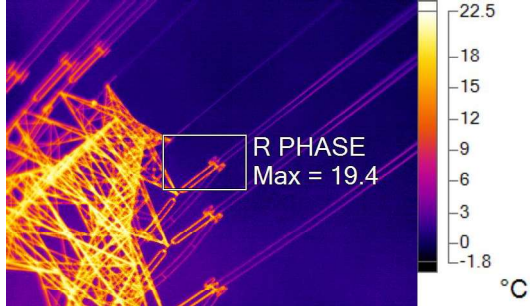

**INDIGRID**

---

---

**TOWER NO 242 , CKT 1 , SENDING END**

**IR\_07156.IS2**  
3/21/2023 1:11:02 PM

**Visible Light Image**

**Image Info**

|                        |                      |
|------------------------|----------------------|
| Background temperature | 21.0°C               |
| Emissivity             | 0.95                 |
| Camera Model           | Ti480P               |
| IR Sensor Size         | 640 x 480            |
| Camera serial number   | Ti480P-18100077      |
| Camera Manufacturer    | Fluke Thermography   |
| Image Time             | 3/21/2023 1:11:02 PM |

**Main Image Markers**

| Name    | Max    | Emissivity | Background |
|---------|--------|------------|------------|
| R PHASE | 19.4°C | 0.95       | 21.0°C     |

**TOWER NO 242 , CKT 1 , SENDING END**

**IR\_07157.IS2**  
3/21/2023 1:11:08 PM

**Visible Light Image**

**Image Info**

|                        |                      |
|------------------------|----------------------|
| Background temperature | 21.0°C               |
| Emissivity             | 0.95                 |
| Camera Model           | Ti480P               |
| IR Sensor Size         | 640 x 480            |
| Camera serial number   | Ti480P-18100077      |
| Camera Manufacturer    | Fluke Thermography   |
| Image Time             | 3/21/2023 1:11:08 PM |

**IR\_07158.IS2**  
3/21/2023 1:11:15 PM

**Visible Light Image**

**Image Info**

|                        |                      |
|------------------------|----------------------|
| Background temperature | 21.0°C               |
| Emissivity             | 0.95                 |
| Camera Model           | Ti480P               |
| IR Sensor Size         | 640 x 480            |
| Camera serial number   | Ti480P-18100077      |
| Camera Manufacturer    | Fluke Thermography   |
| Image Time             | 3/21/2023 1:11:15 PM |