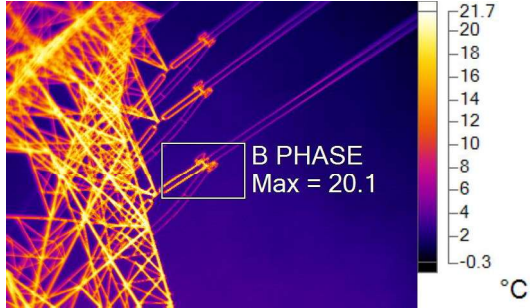

**IR\_07157.IS2**  
3/21/2023 1:11:08 PM

**Visible Light Image**

**Image Info**

|                        |                      |
|------------------------|----------------------|
| Background temperature | 21.0°C               |
| Emissivity             | 0.95                 |
| Camera Model           | Ti480P               |
| IR Sensor Size         | 640 x 480            |
| Camera serial number   | Ti480P-18100077      |
| Camera Manufacturer    | Fluke Thermography   |
| Image Time             | 3/21/2023 1:11:08 PM |

**Main Image Markers**

| Name    | Max    | Emissivity | Background |
|---------|--------|------------|------------|
| Y PHASE | 20.4°C | 0.95       | 21.0°C     |

**TOWER NO 242 , CKT 1 , SENDING END**