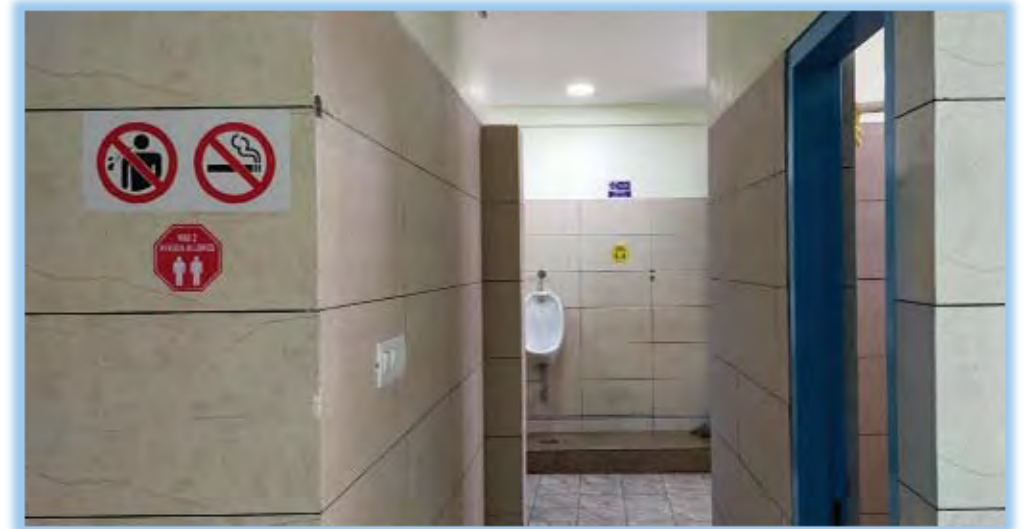

RESTROOM

GENTS

RESTROOM

LADIES

ONLY 1
PERSON ALLOWED

SAFE OPERATING PROCEDURES (SOP)

D. INSIDE PLANT

2. Shop Floor Work (Washrooms)

2j) Max 2 persons allowed in washrooms. Employees to follow social distancing.

Guidelines to maintain social distancing

- In workers washroom , maximum 2 persons allowed maintaining social distancing
- Staff washroom , maximum 1 person allowed
- Sanitization of washrooms after every 4 hours