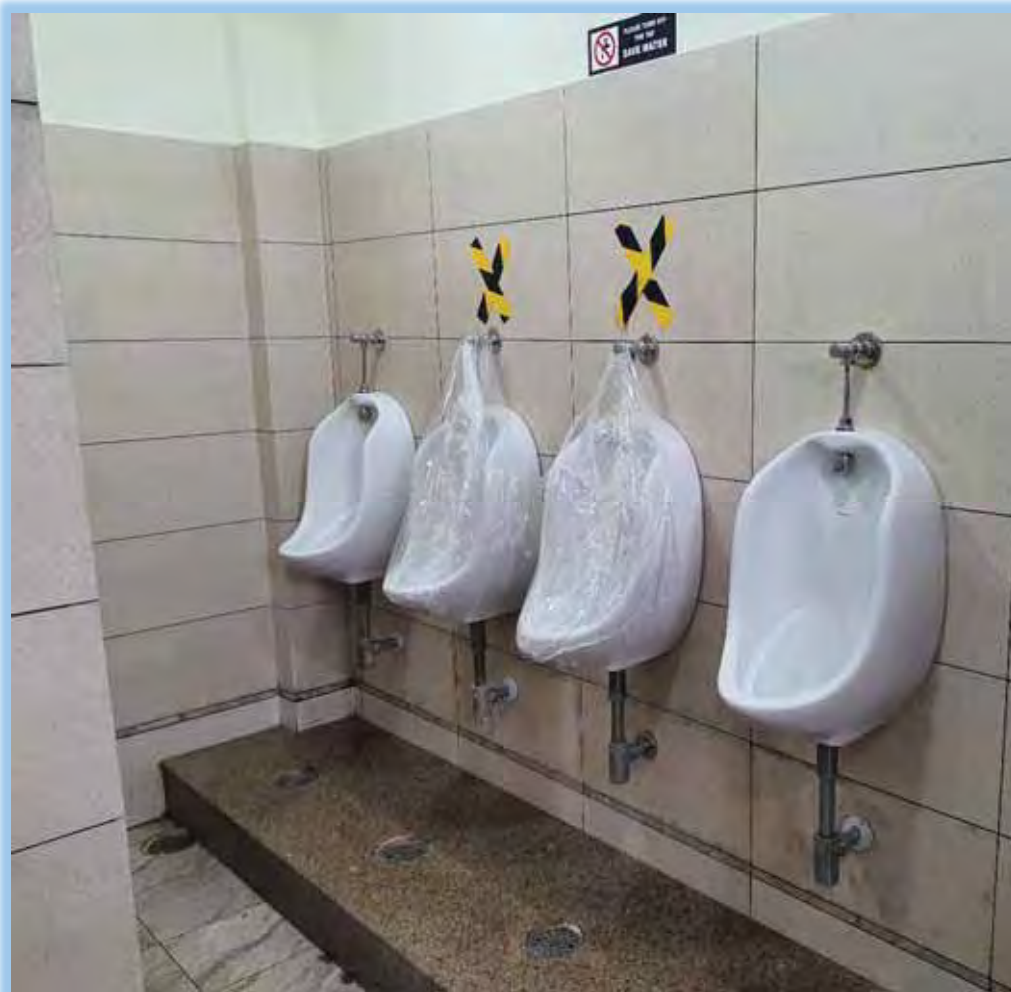

RESTROOM

GENTS

RESTROOM

LADIES

ONLY 1
PERSON ALLOWED

SAFE OPERATING PROCEDURES (SOP)

D. INSIDE PLANT

2. Shop Floor Work (Washrooms)

2j) Max 2 persons allowed in washrooms. Employees to follow social distancing.

Guidelines to maintain social distancing

- In workers washroom , maximum 2 persons allowed maintaining social distancing
- Staff washroom , maximum 1 person allowed
- Sanitization of washrooms after every 4 hours