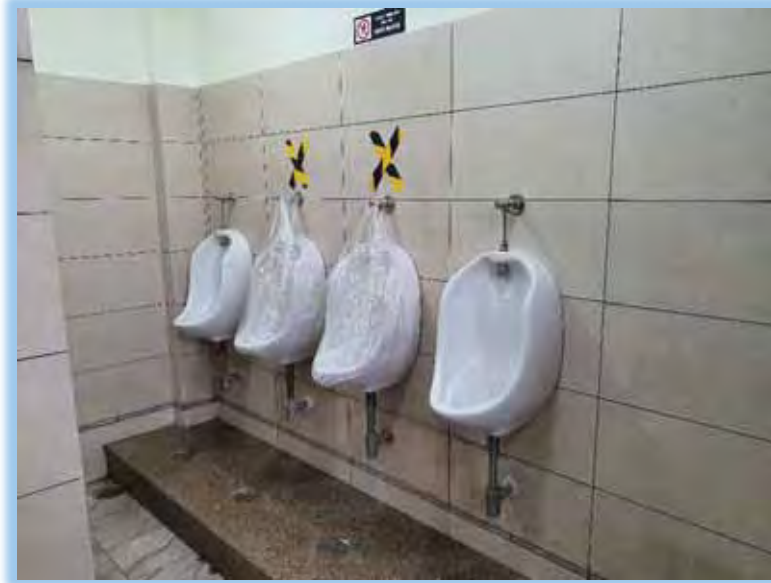

RESTROOM

GENTS

RESTROOM

LADIES

ONLY 1
PERSON ALLOWED

SAFE OPERATING PROCEDURES (SOP)

D. INSIDE PLANT

2. Shop Floor Work (Washrooms)

2j) Max 2 persons allowed in washrooms. Employees to follow social distancing.

Guidelines to maintain social distancing

- In workers washroom , maximum 2 persons allowed maintaining social distancing
- Staff washroom , maximum 1 person allowed
- Sanitization of washrooms after every 4 hours